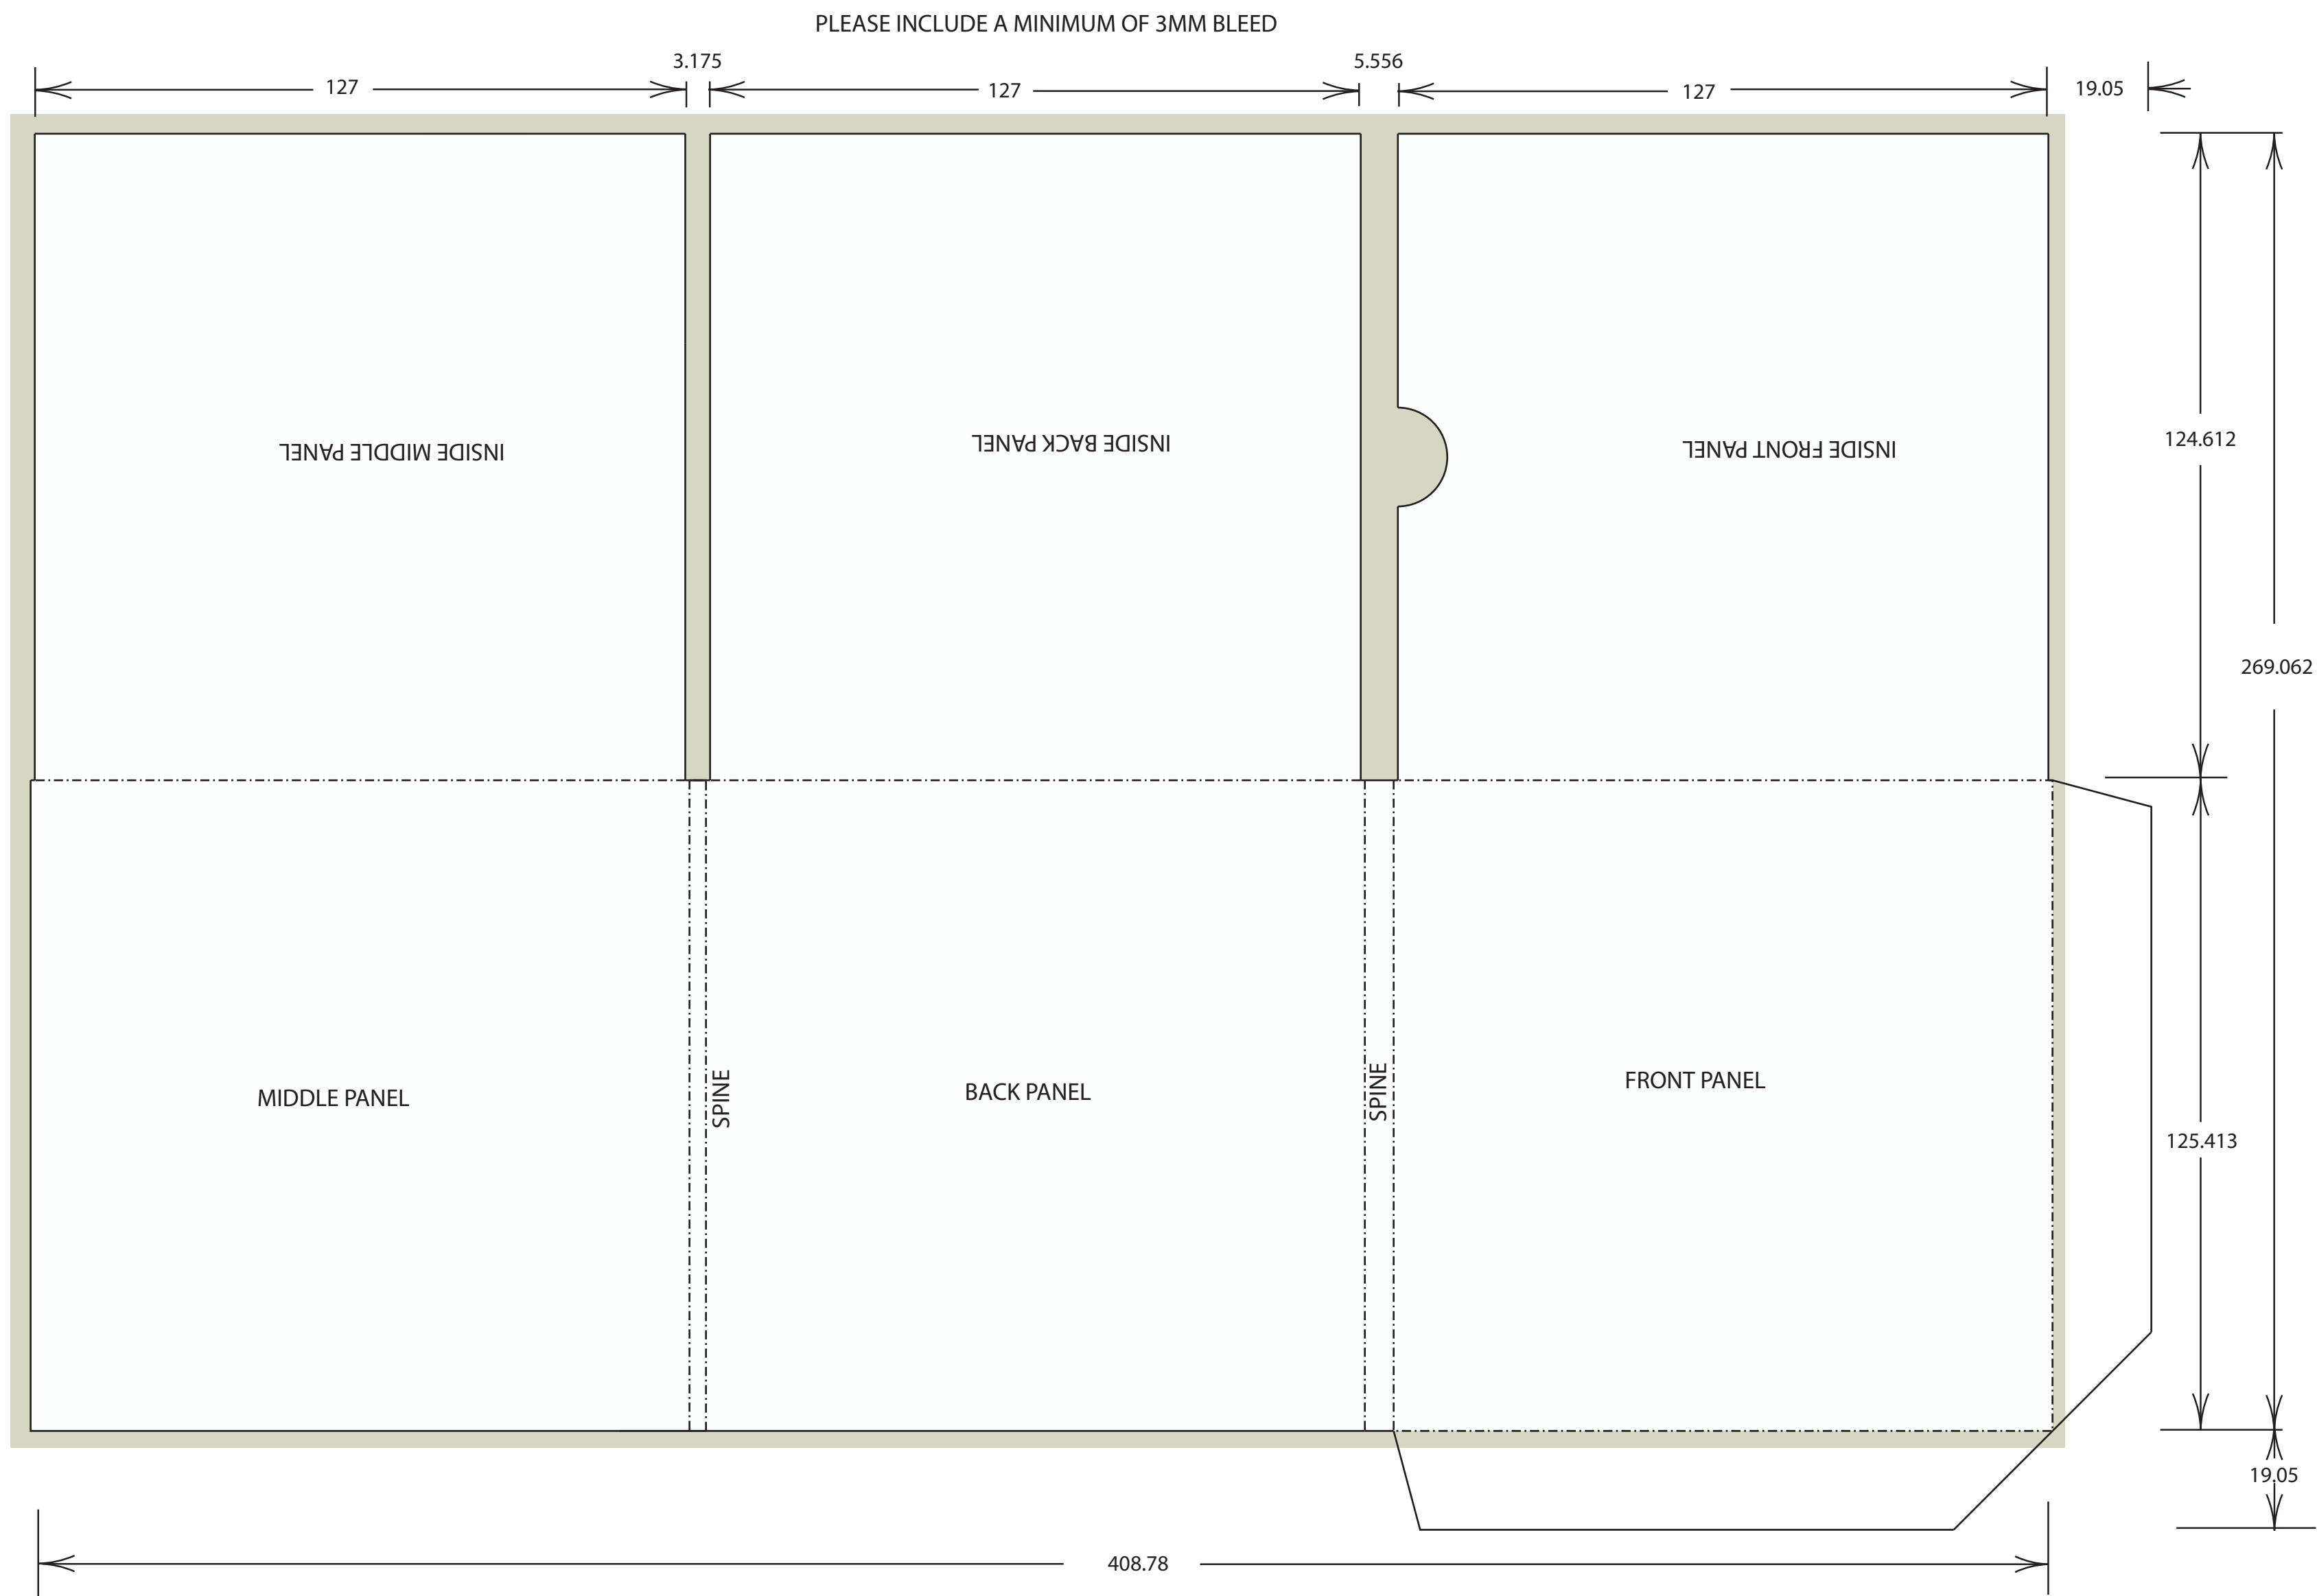

6 Panel Gatefold Sleeve (Single Disc on LHS)

This template file was brought to you by
DiskBank
 CD AND DVD SPECIALISTS

Artwork should be in a minimum of 300 dpi and be supplied in one of the following file formats...