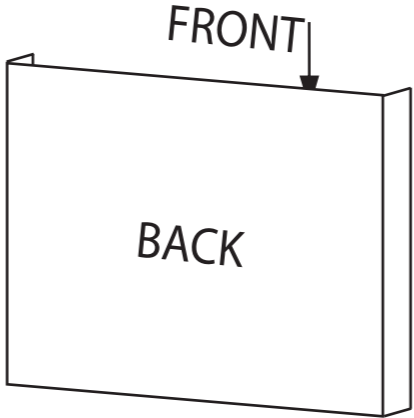

# 2 Sided Tray Inlay

PLEASE INCLUDE A MINIMUM OF 3MM BLEED

This template file was brought to you by  
**DiskBank**  
CD AND DVD SPECIALISTS

Artwork should be in a minimum of 300 dpi and be supplied in one of the following file formats...